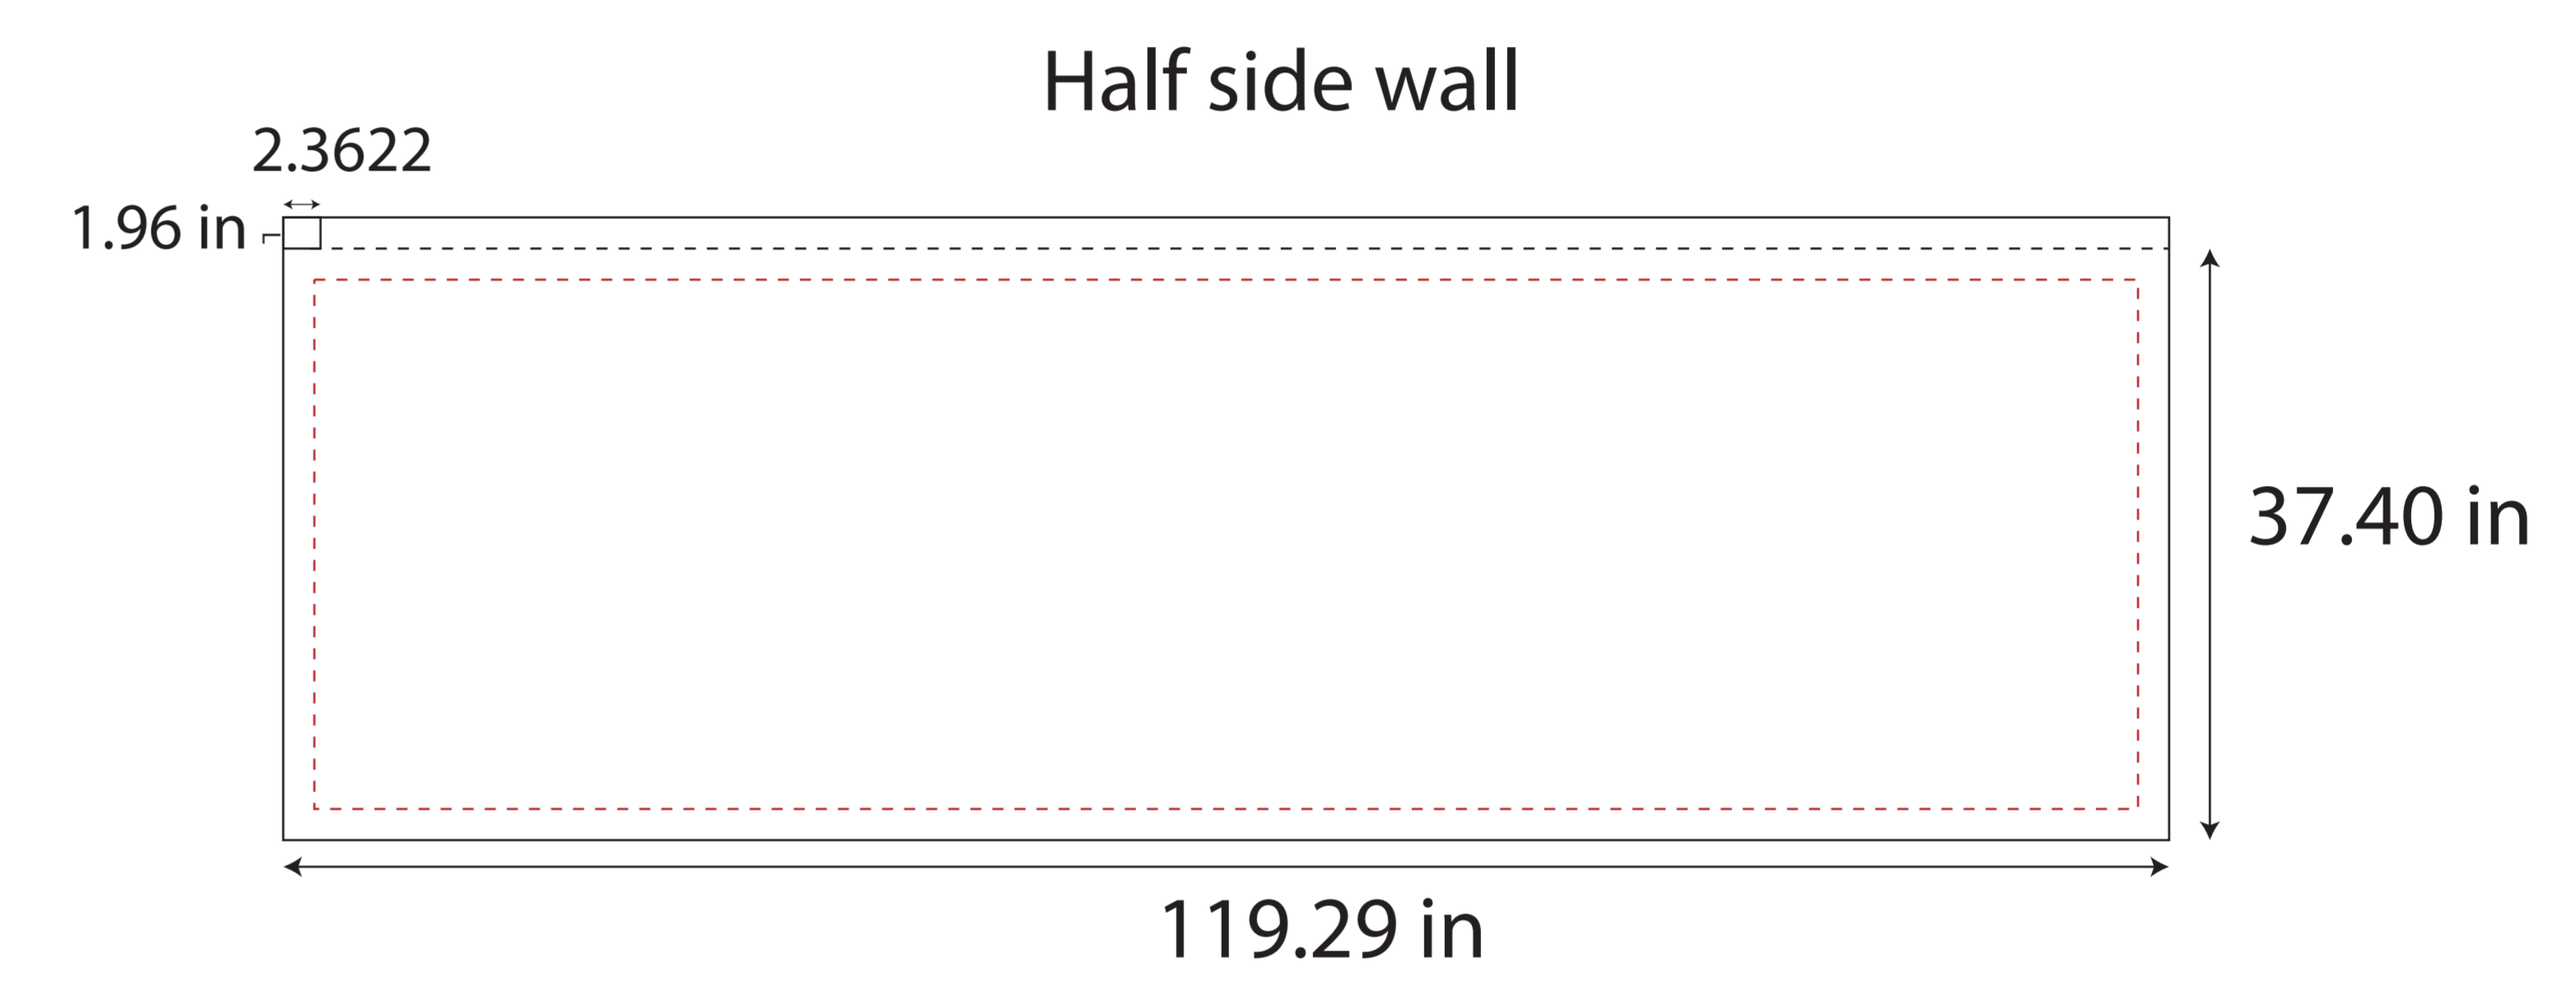

# 10'x20 Hex Frame Template

Template is for vector based artwork  
If using high resolution photographs please scale artwork to 100% and 150 DPI