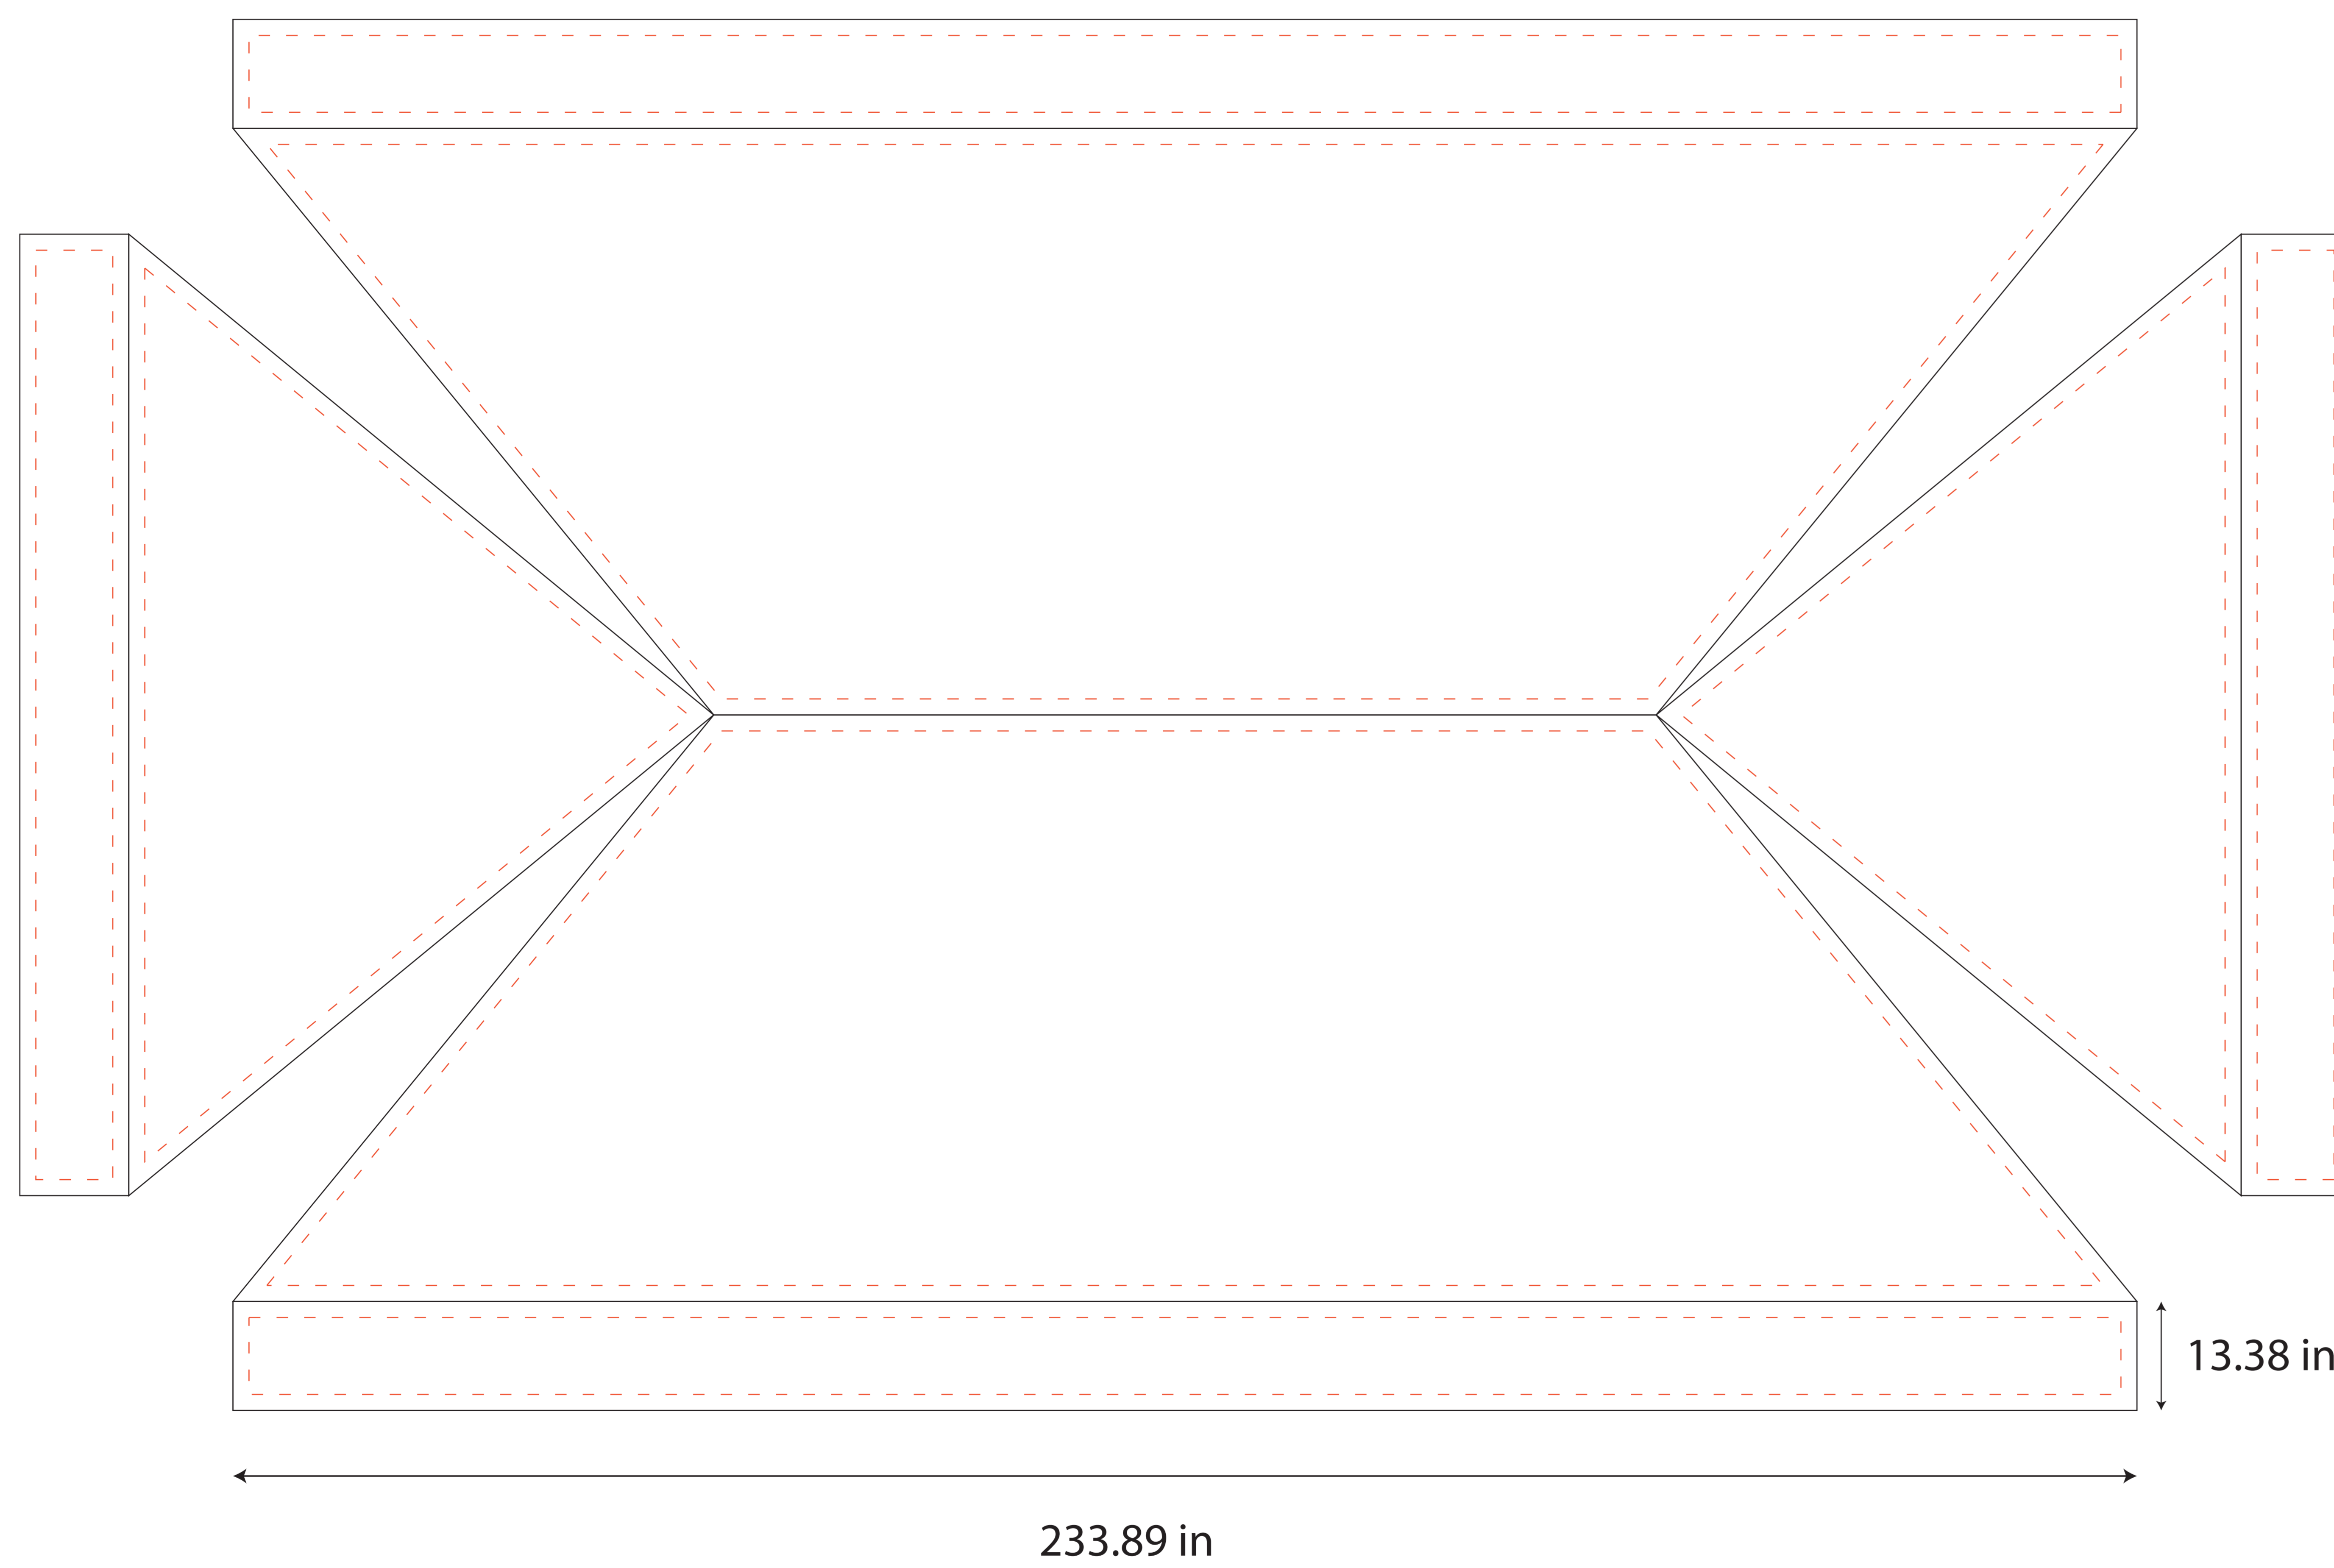

# 10'x20 Hex Frame Template

Template is for vector based artwork  
If using high resolution photographs please scale artwork to 100% and 150 DPI