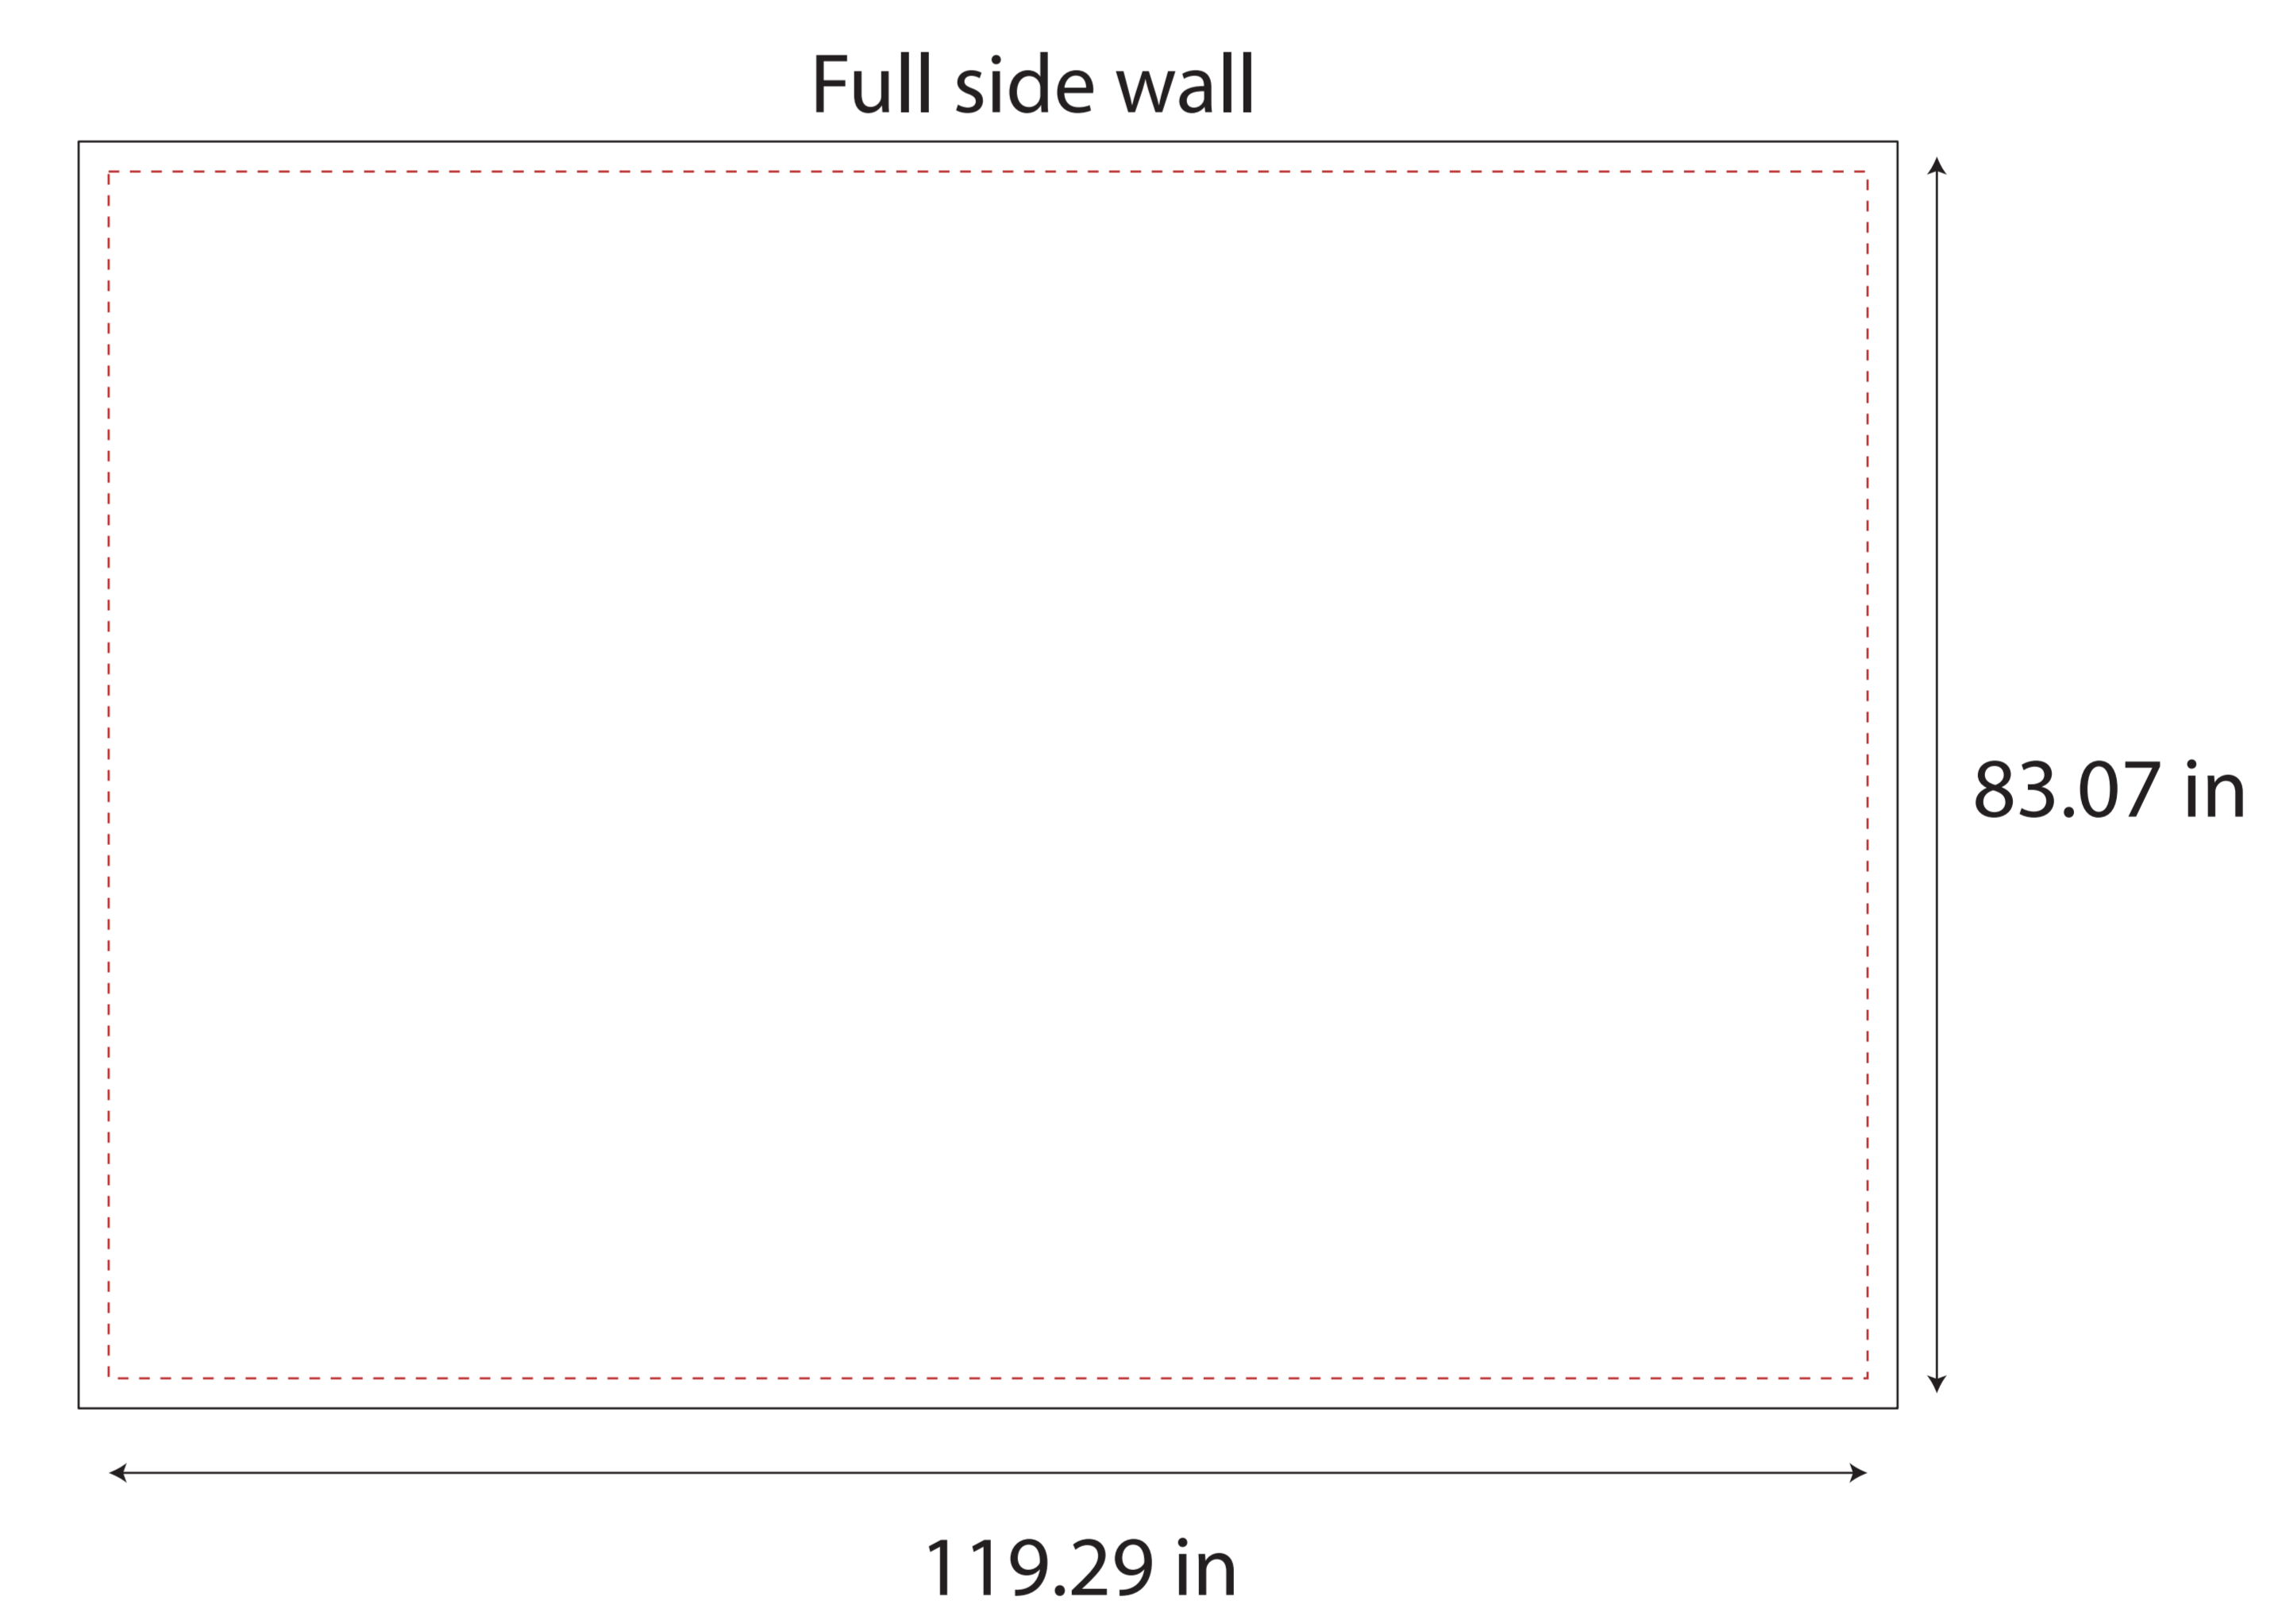

# 10'x20 Hex Frame Template

Template is for vector based artwork  
If using high resolution photographs please scale artwork to 100% and 150 DPI