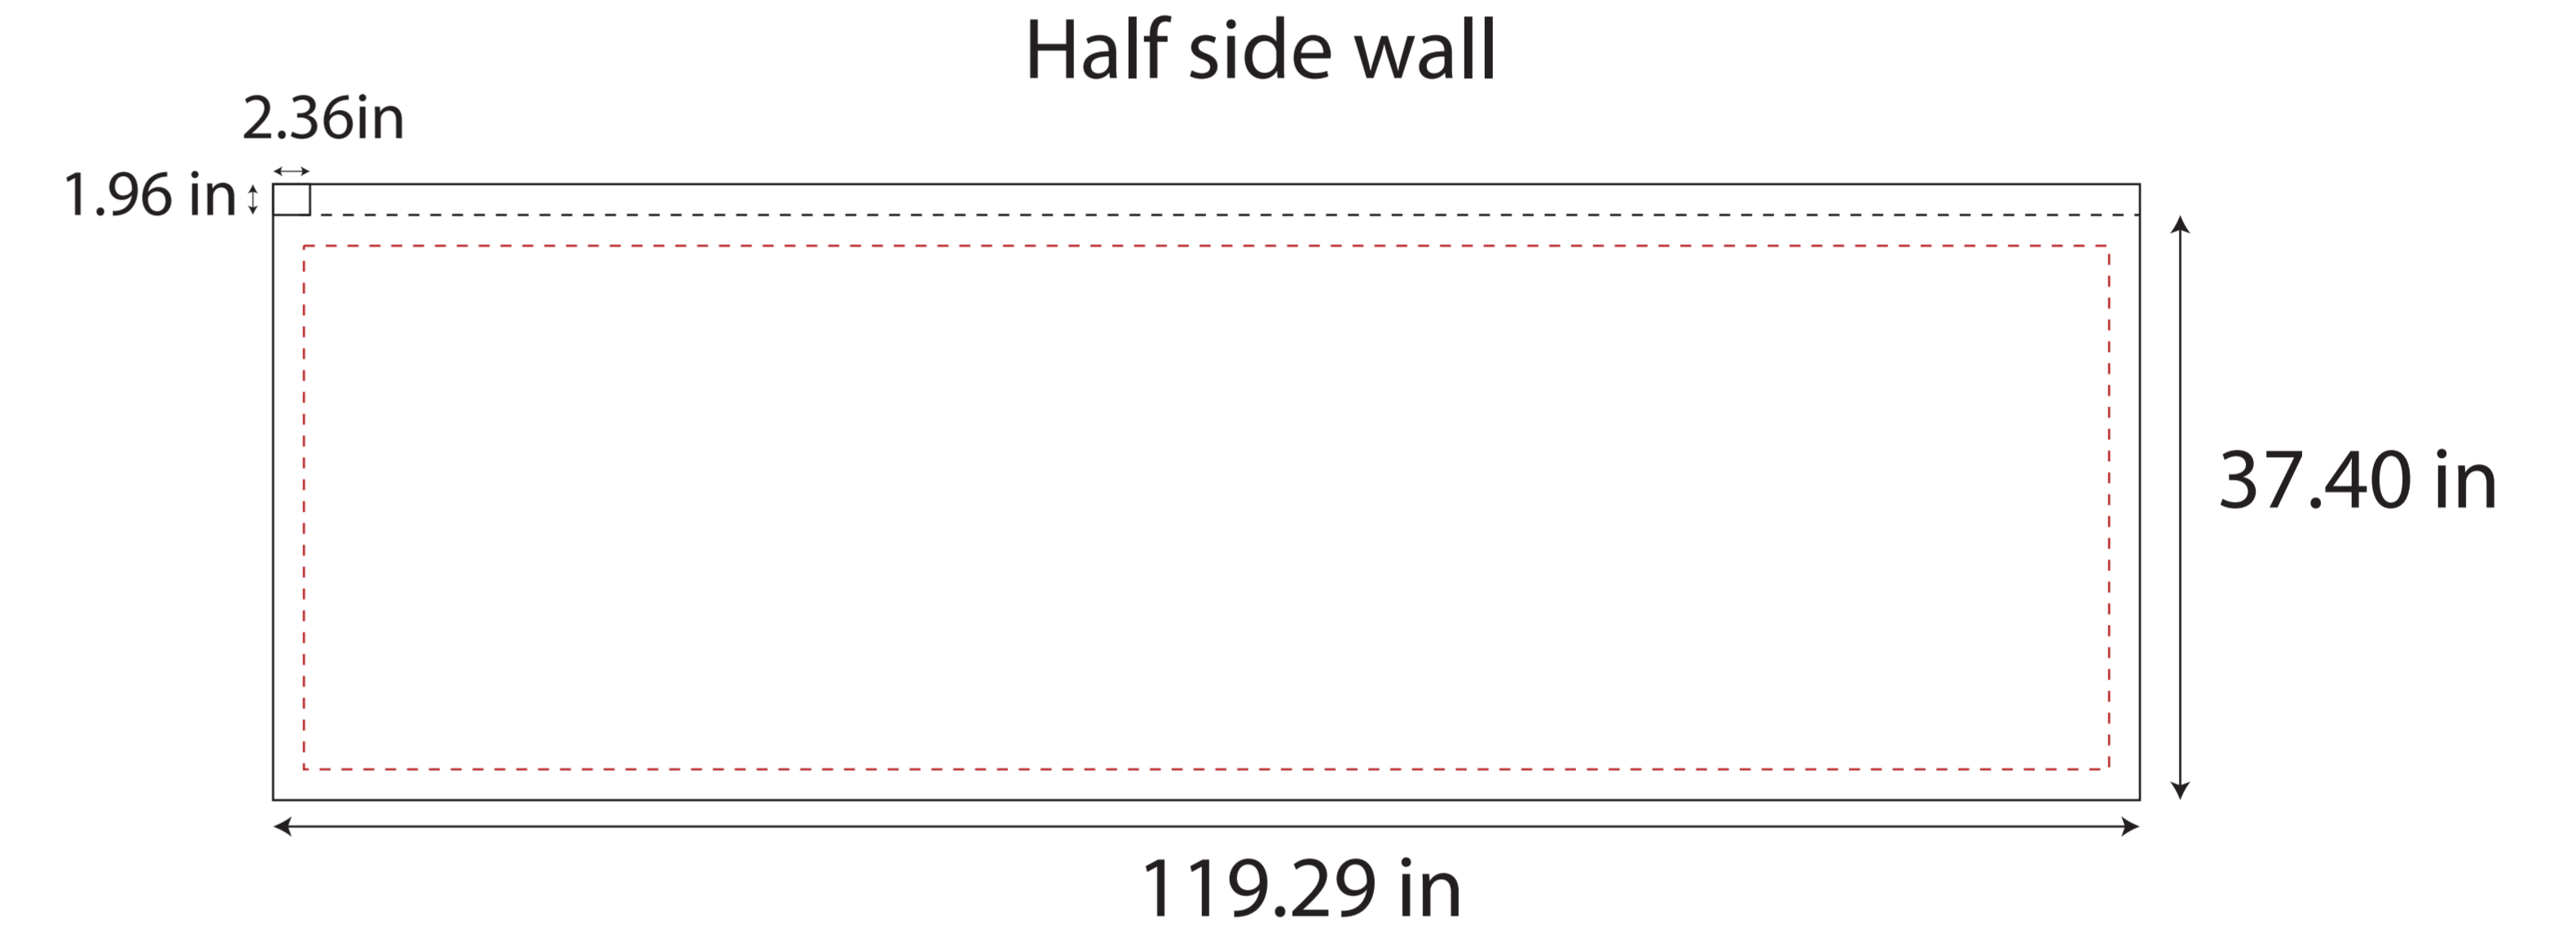

10'x15' Hex Frame Template

Template is for vector based artwork
If using high resolution photographs please scale artwork to 100% and 150 DPI