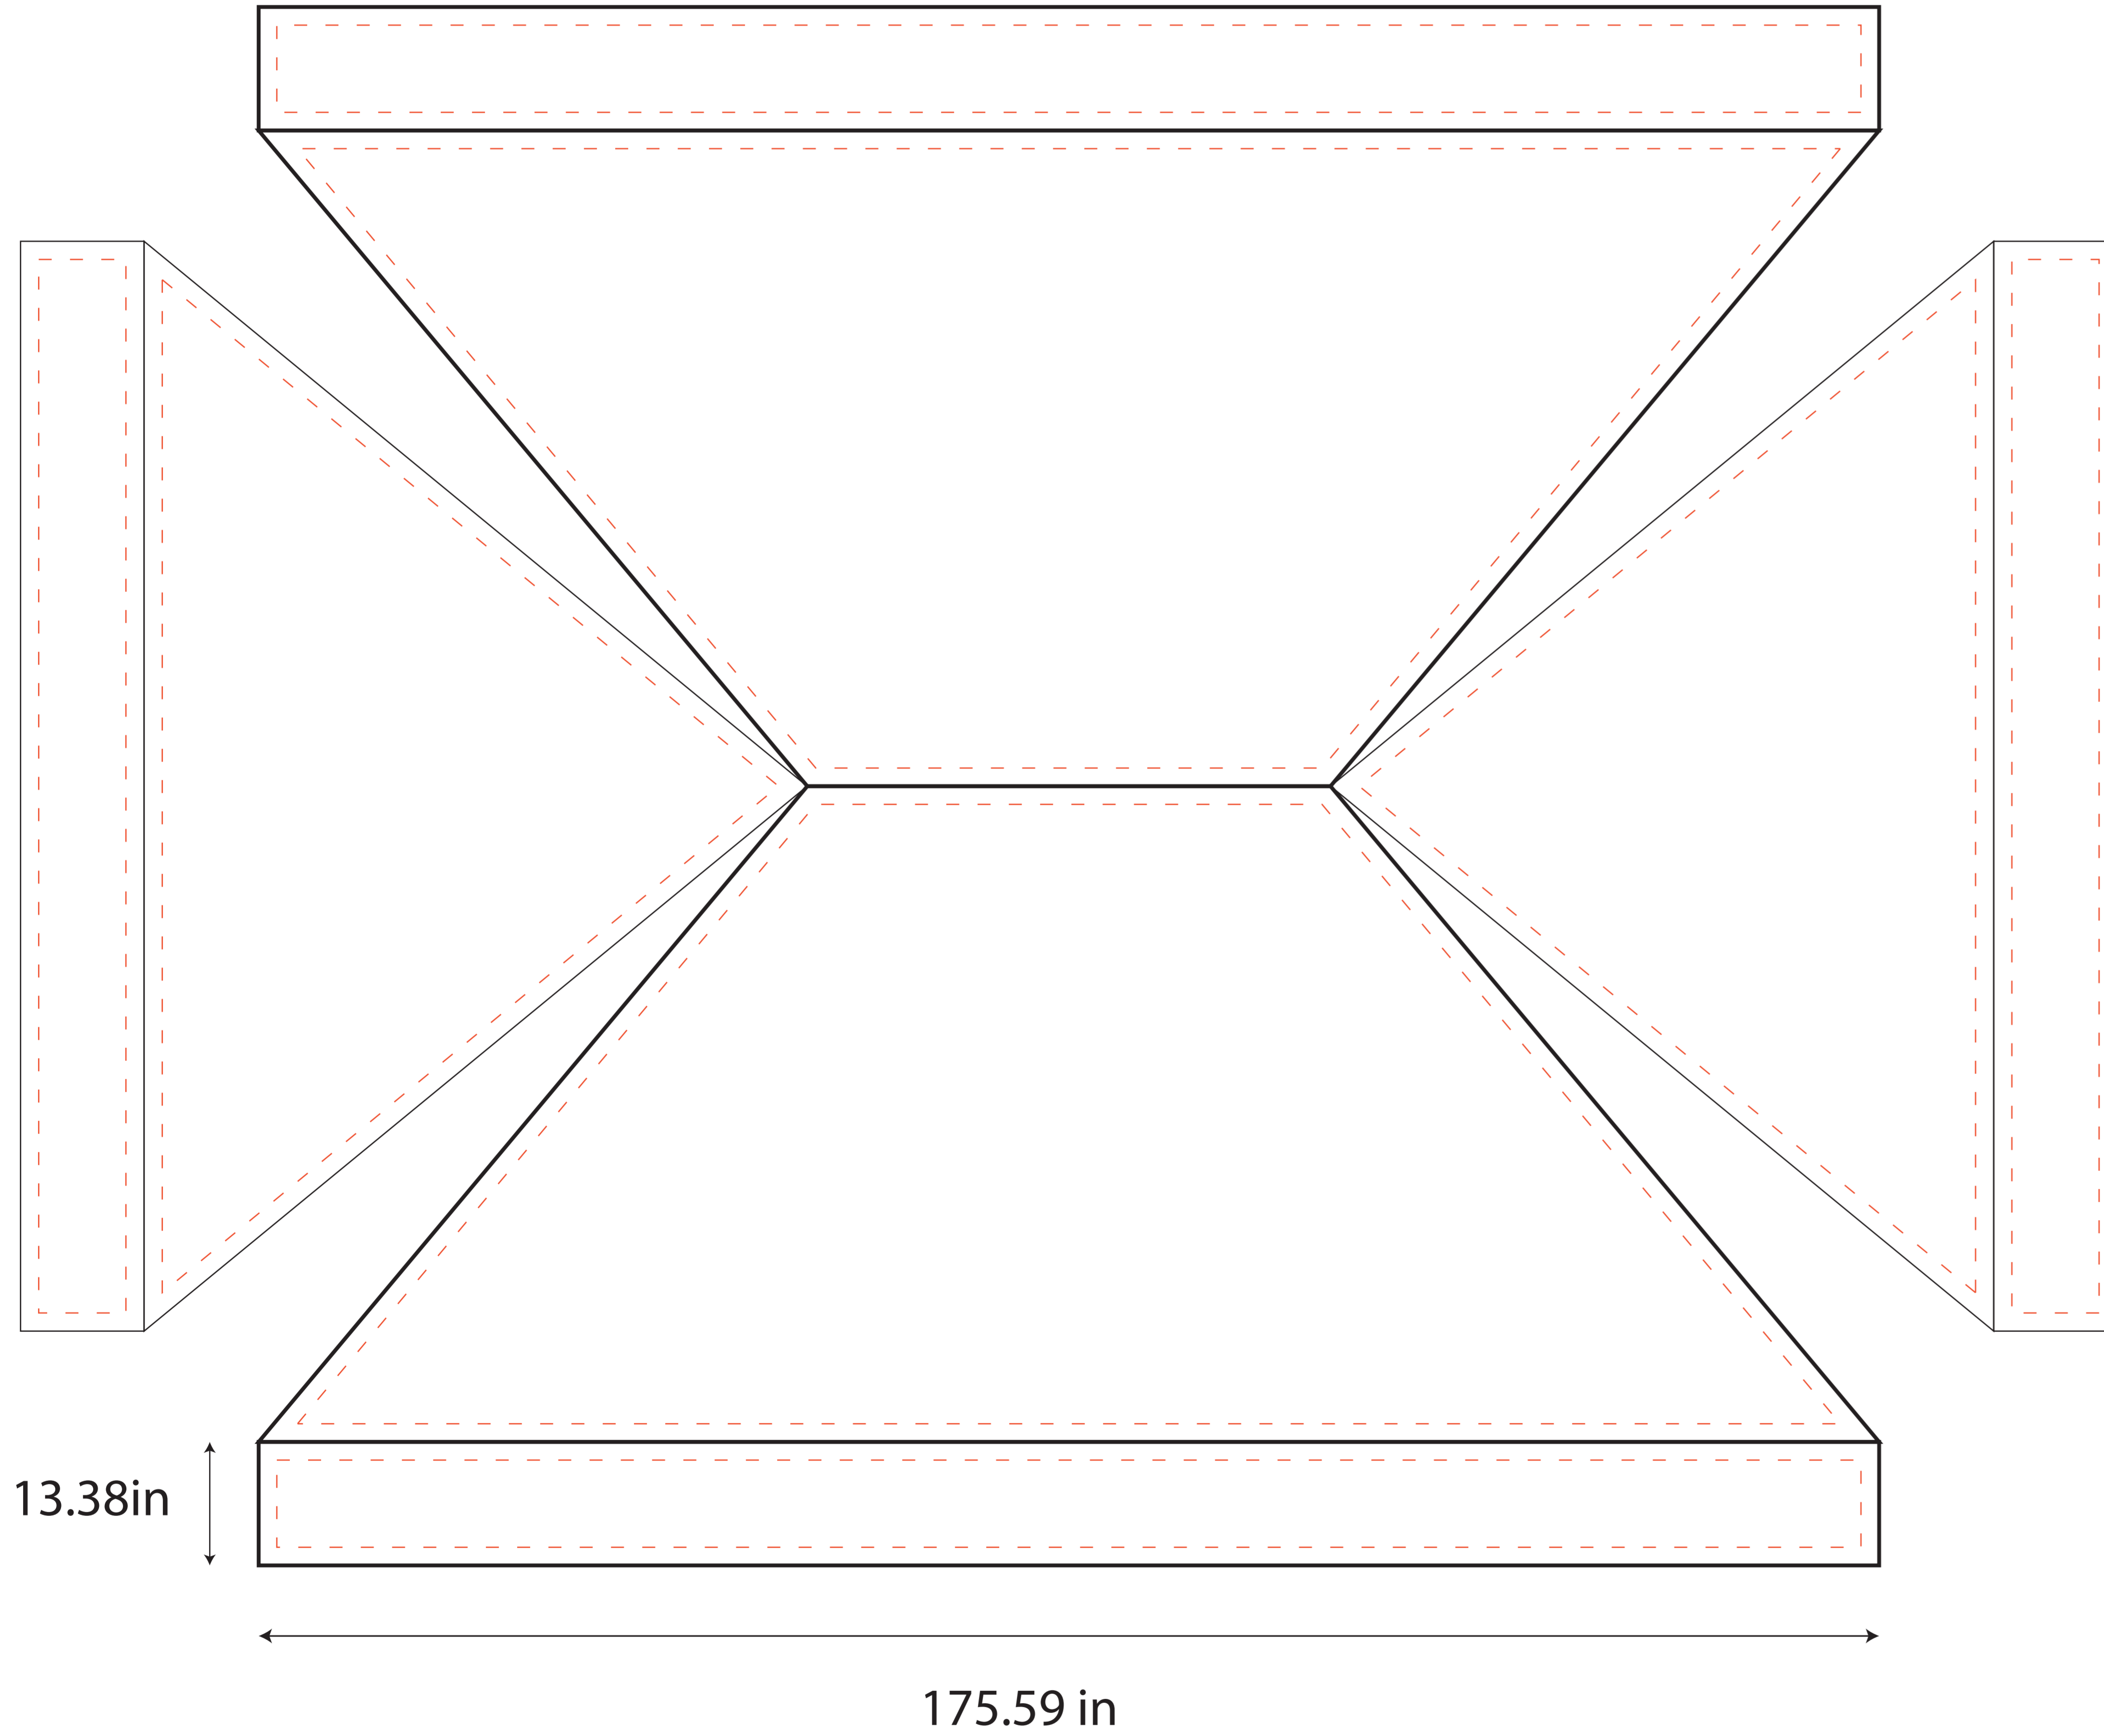

10'x15' Hex Frame Template

Template is for vector based artwork
If using high resolution photographs please scale artwork to 100% and 150 DPI