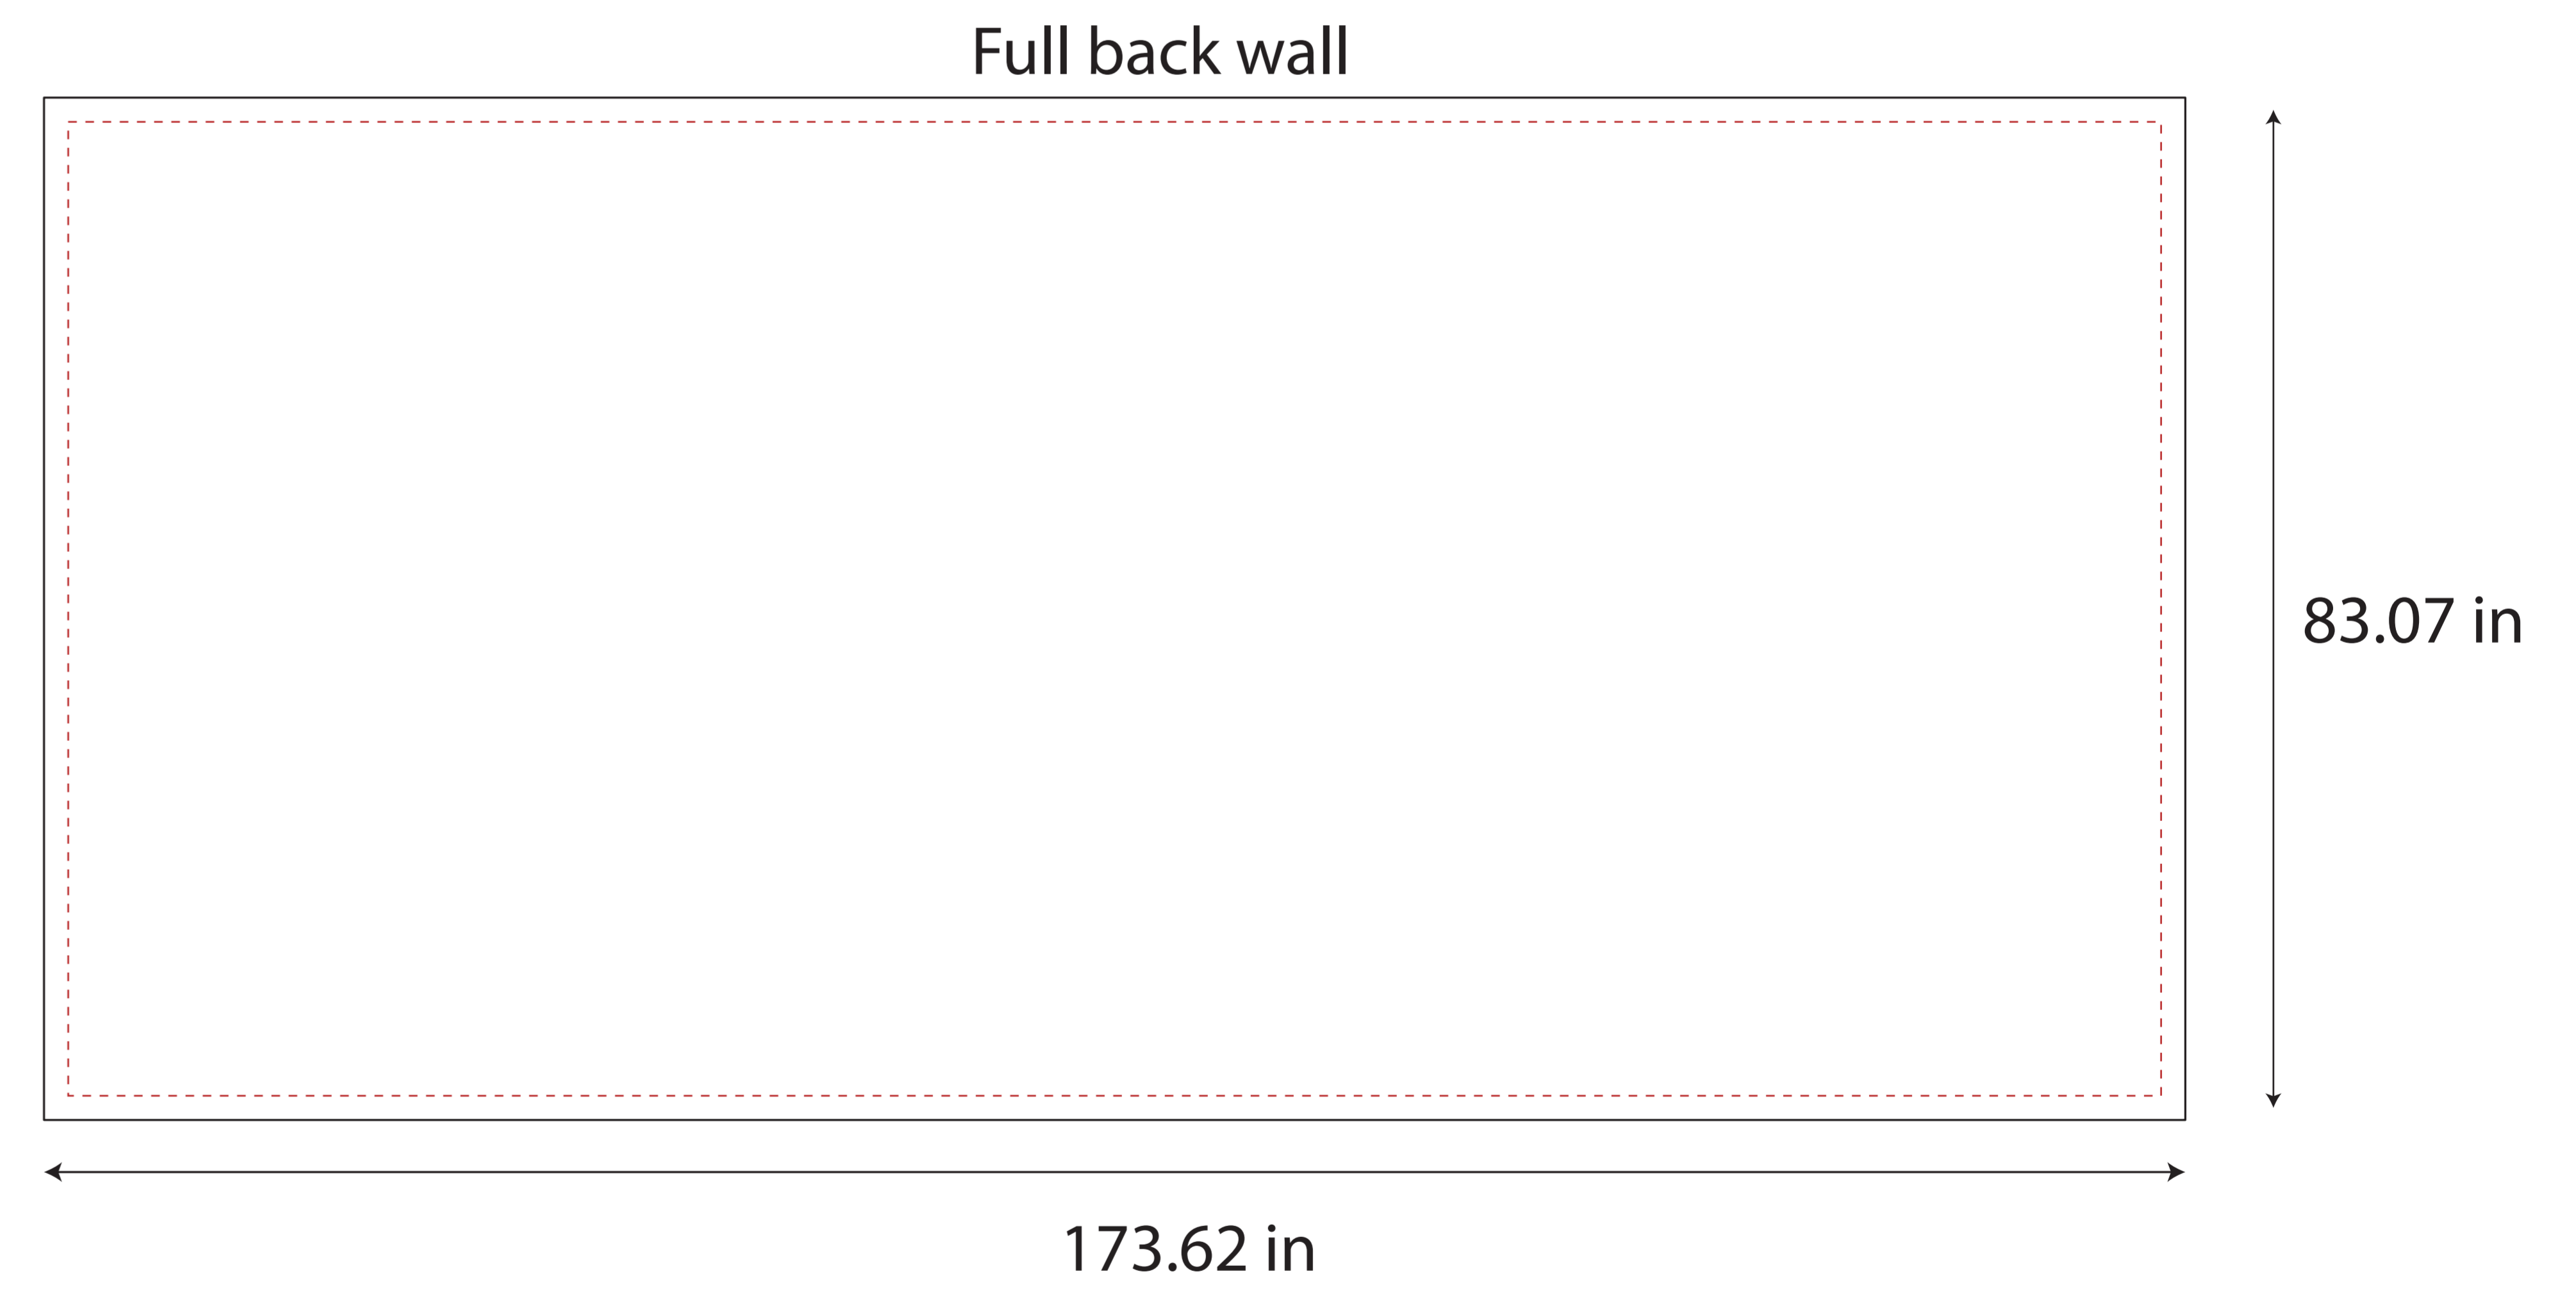

10'x15' Hex Frame Template

Template is for vector based artwork
If using high resolution photographs please scale artwork to 100% and 150 DPI