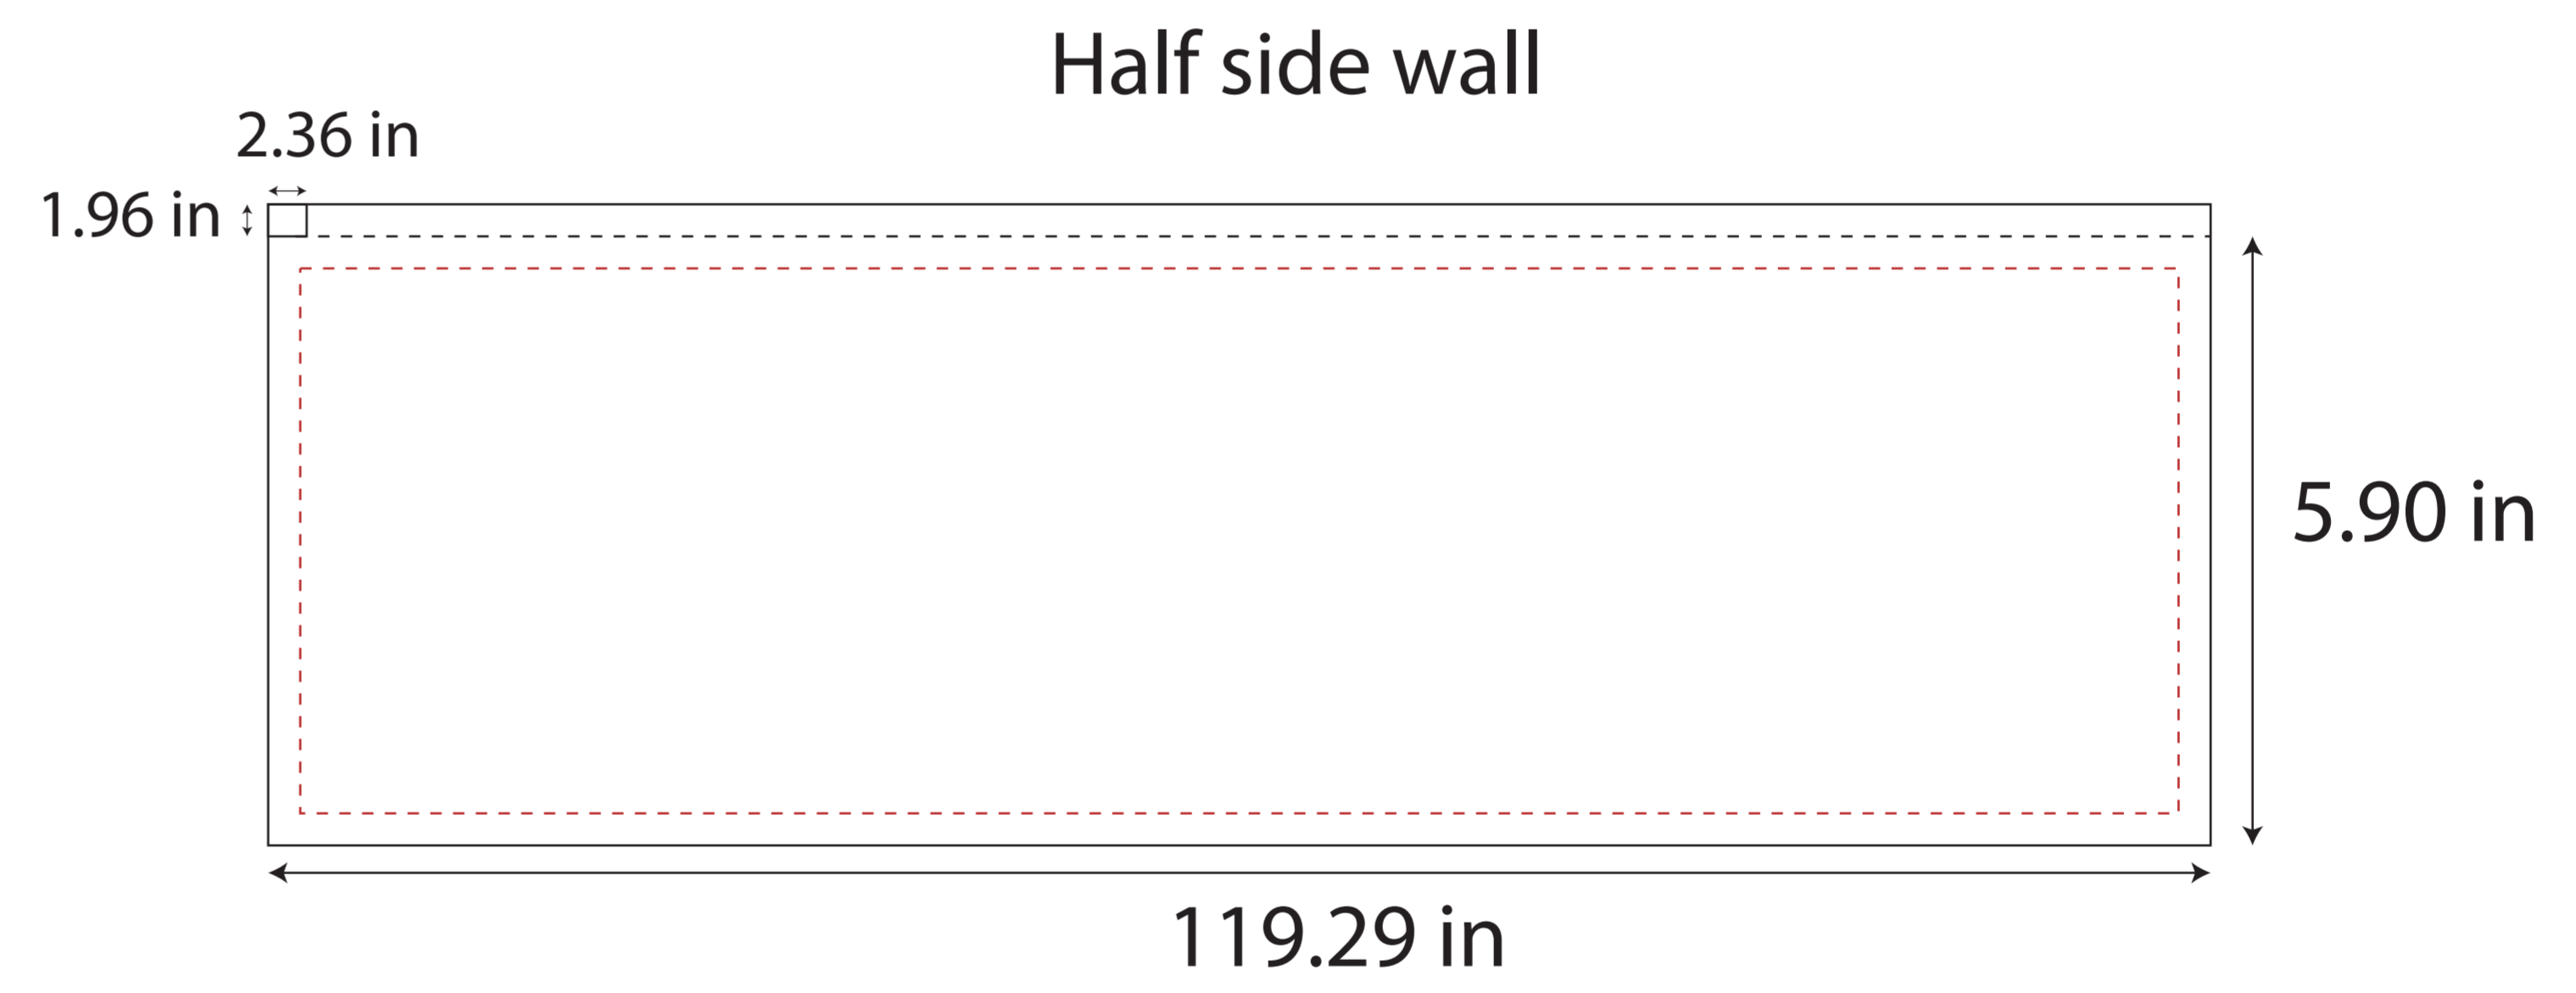

10'x10' Hex Frame Template

Template is for vector based artwork
If using high resolution photographs please scale artwork to 100% and 150 DPI