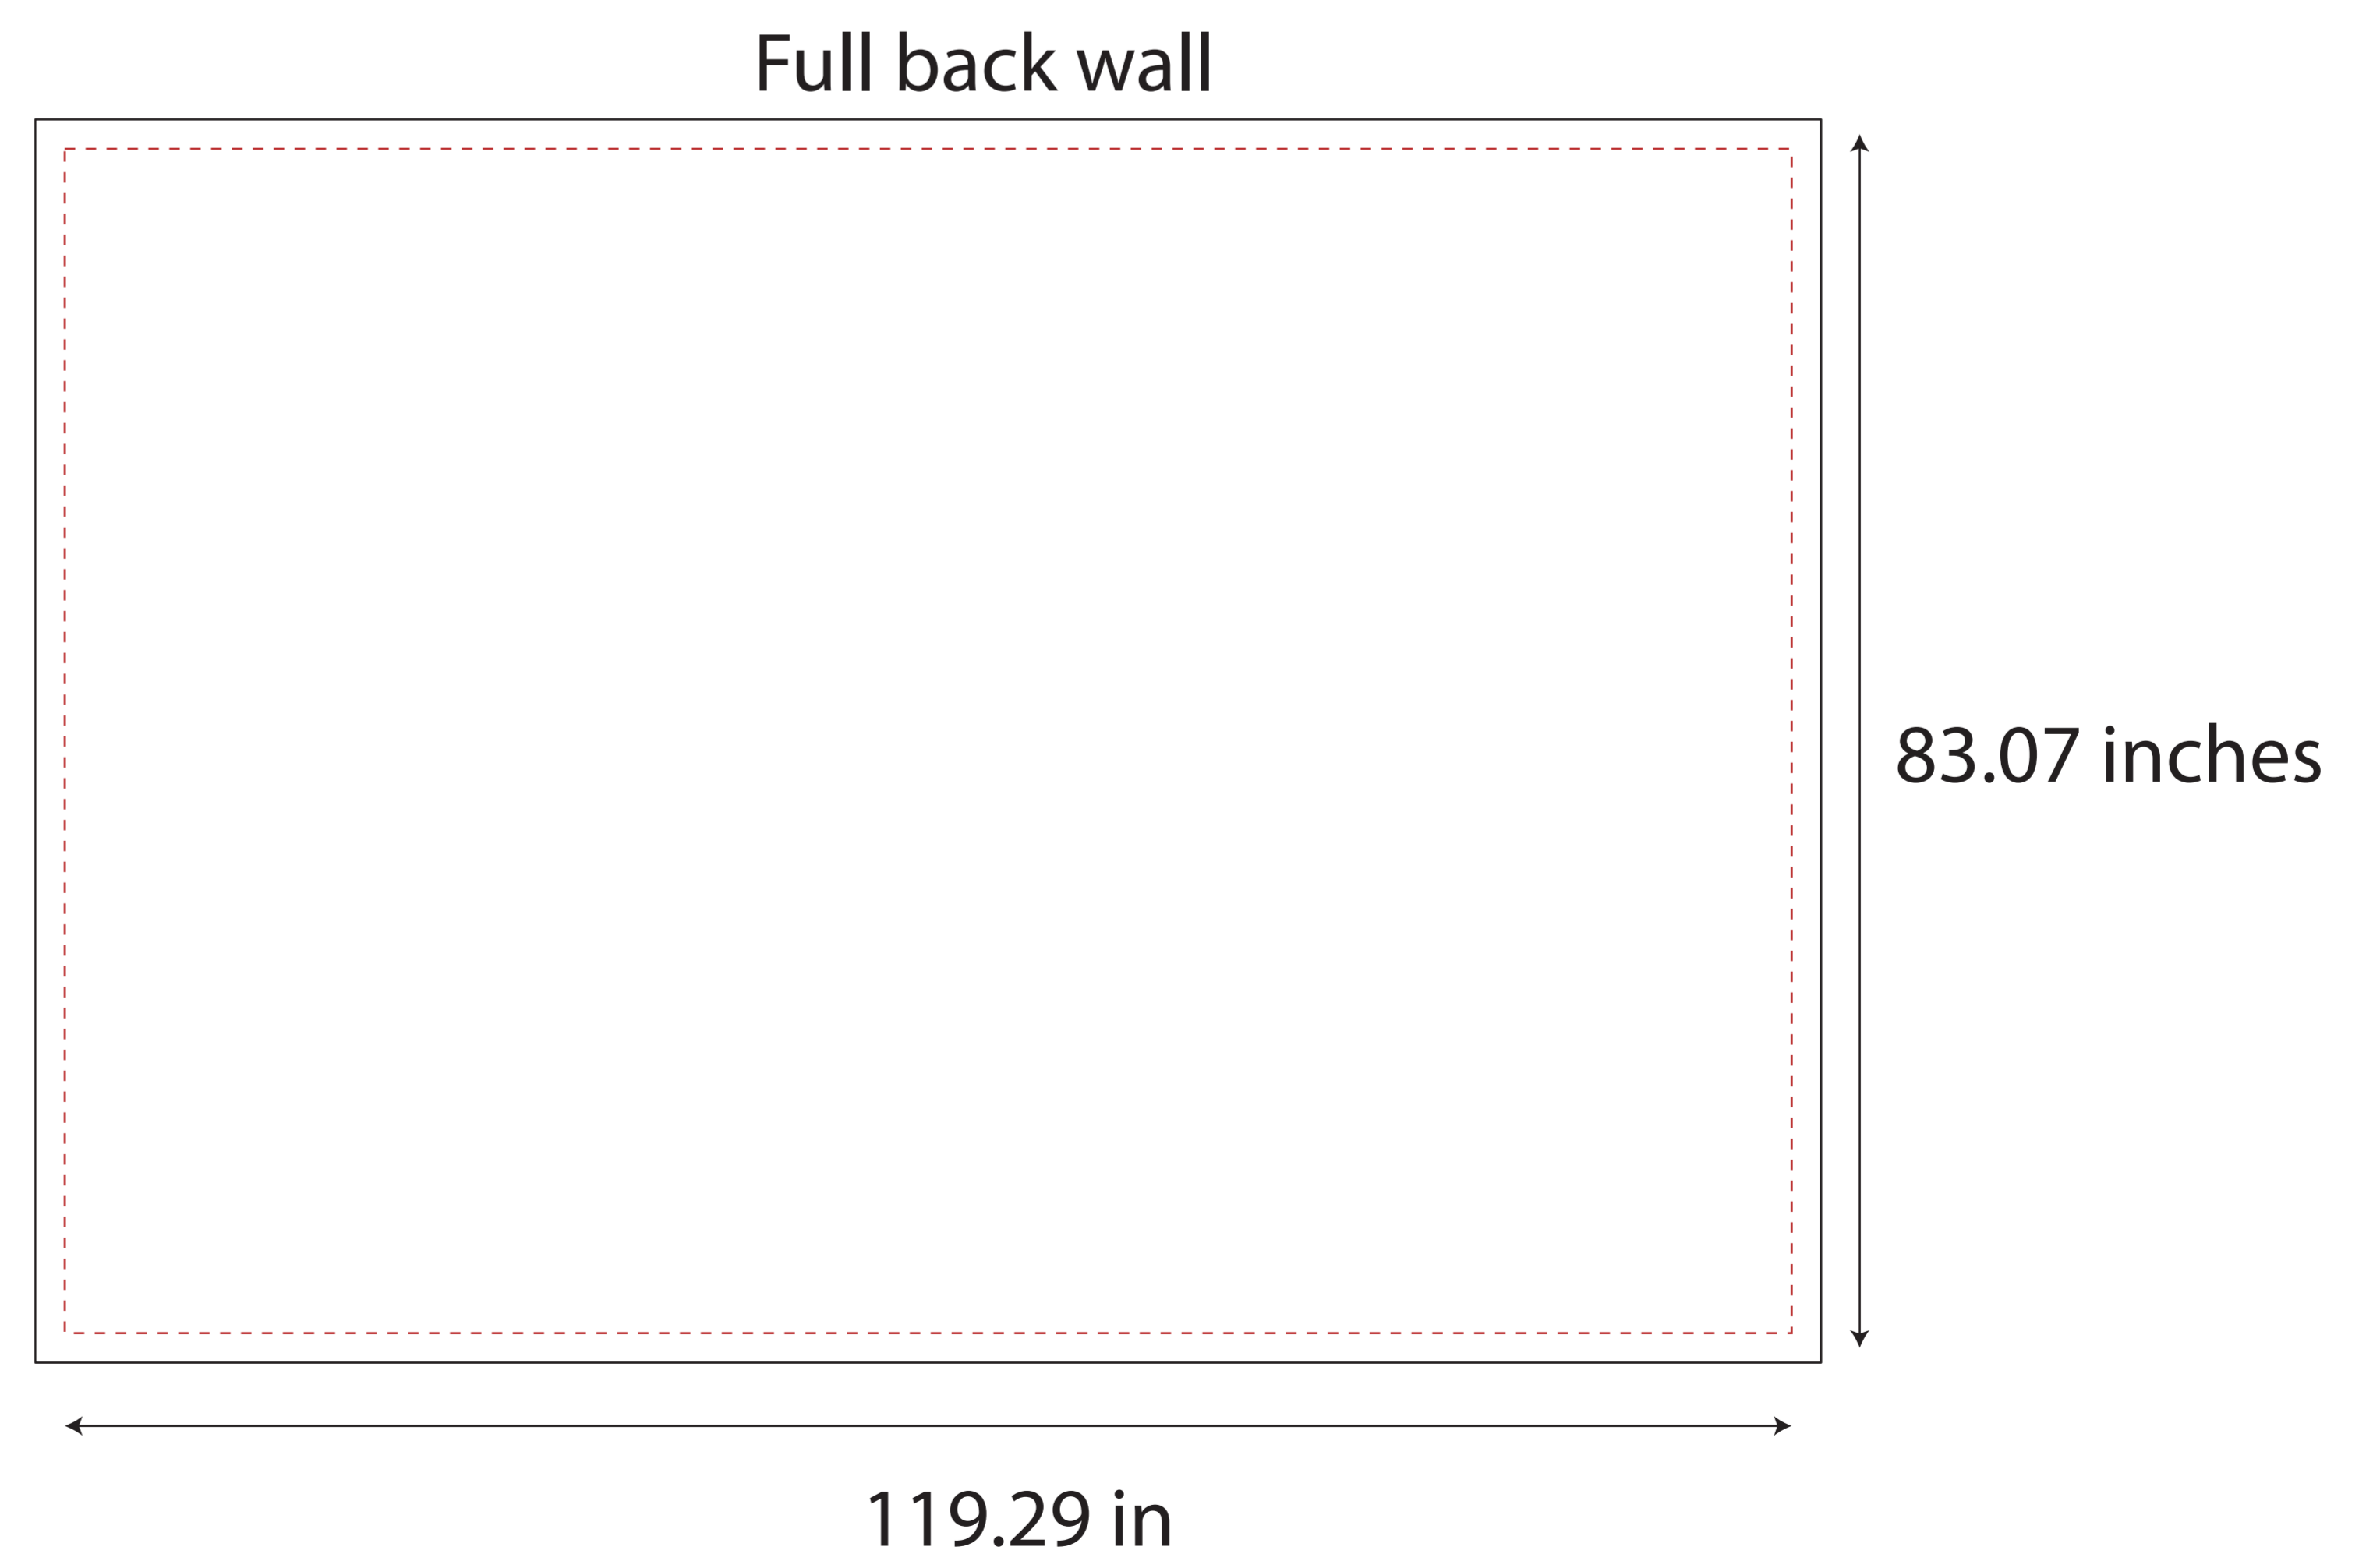

10'x10' Hex Frame Template

Template is for vector based artwork
If using high resolution photographs please scale artwork to 100% and 150 DPI