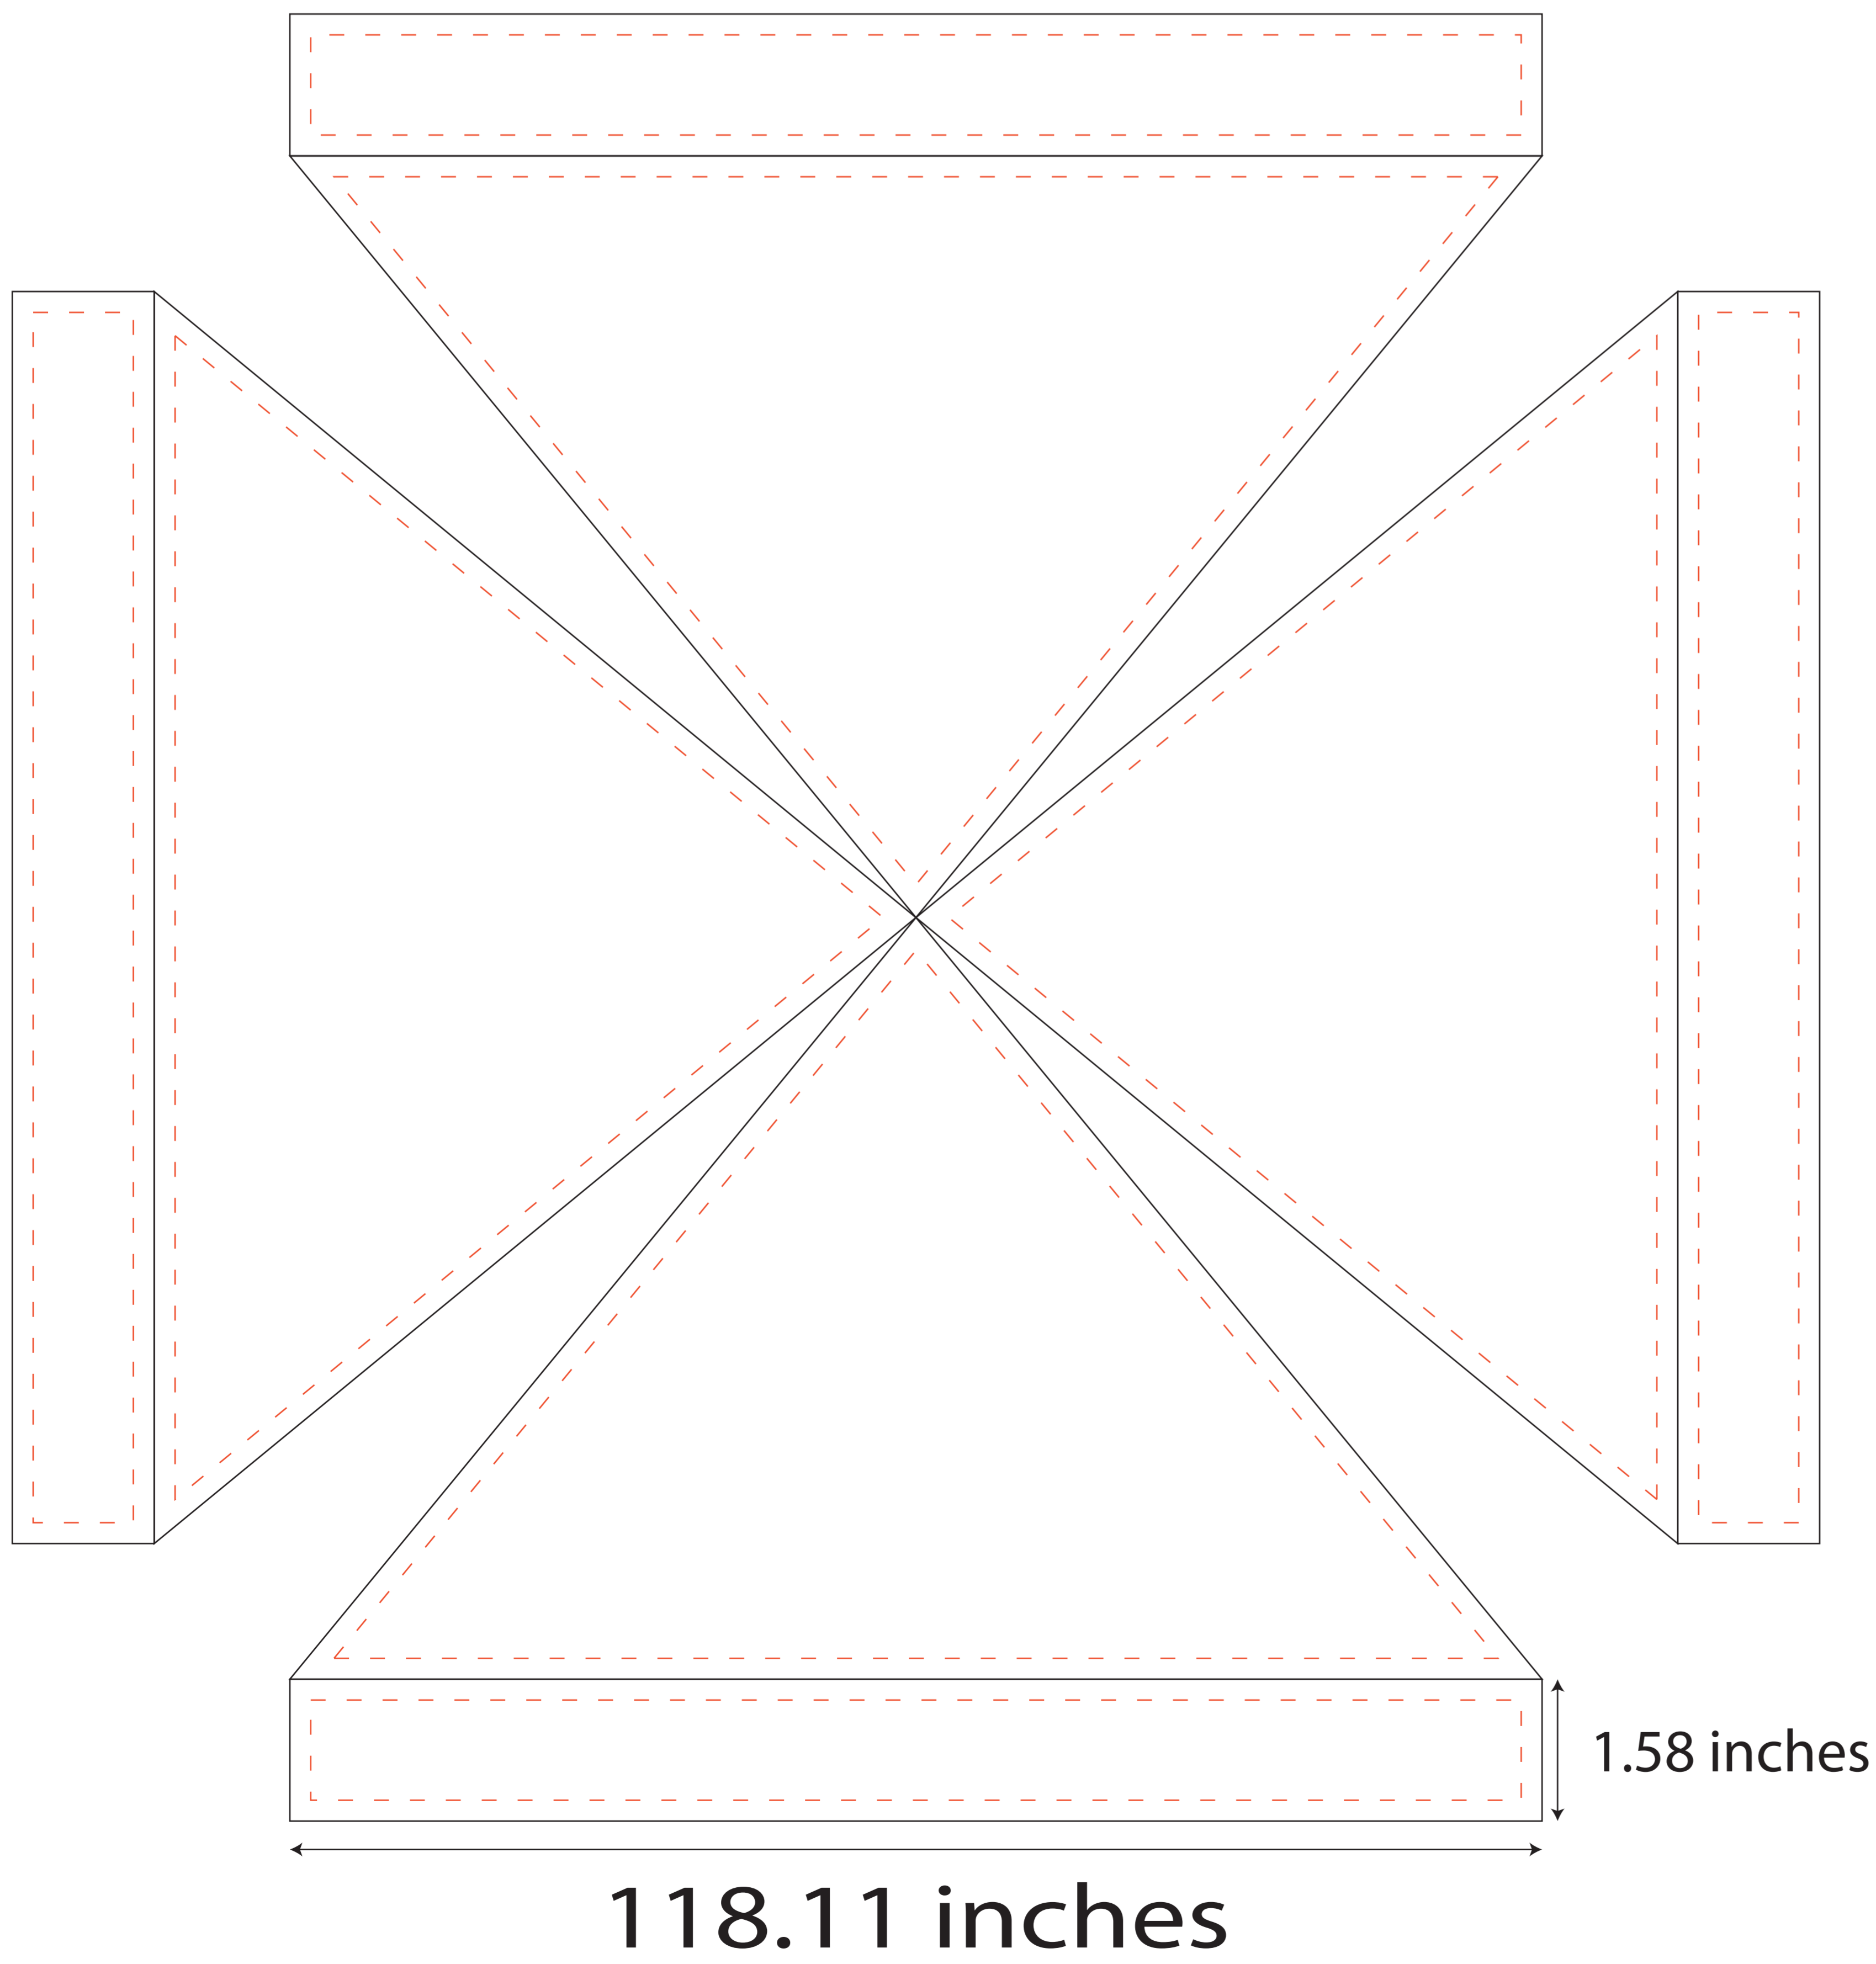

10'x10' Hex Frame Template

Template is for vector based artwork
If using high resolution photographs please scale artwork to 100% and 150 DPI